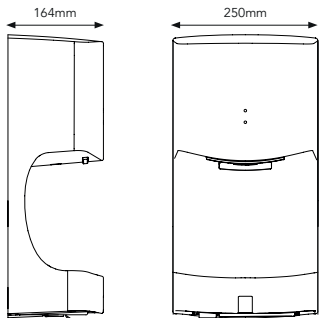

Dries possible per £1	2,181
Electrical Supply Voltage	220-240 V
Electrical Supply Frequency	50/60 Hz
Expected Motor Life	900 Hours
Rated Power	0.55 kW - 1.35 kW (Intelligent heating system)
Approx. Watt-Hours per Dry	2.29 - 3.75 Wh
Heater Element Power	0.8 kW
Operating Sound Level	72.7 dB
Motor Speed	20,000 RPM
Air Speed	235 MPH

Operating Temperature Range	At ambient temp (20°C) - 40°C
Motor Cut off Time	60 seconds
Motor Class	Class II
Materials	ABS
Weight	4.4 kg
Finishes Available & Codes	Silver (DF07S), White (DF07W)
IP Rating	IPX1
Cable Entry Point	Rear, with access available from bottom
Certifications and Awards	CE, ROHS