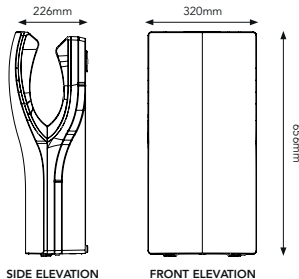

Dries possible per £1	2,857
Electrical Supply Voltage	220 - 240 V
Electrical Supply Frequency	50/60 Hz
Expected Motor Life	3000 Hours
Rated Power	0.42 kW - 1.5kW
Approx. Watt-Hours per Dry	1.75 - 4.17 Wh (Internal on / off heater switch & adjustable motor speed)
Heater Element Power	0.4 kW
Operating Sound Level	62 - 72 dB
Motor Speed	32,000 RPM
Air Speed	260 MPH

Operating Temperature Range	At ambient temp (21°C) - 33°C
Motor Cut off Time	30 seconds
Motor Class	Class I
Materials	ABS
Weight	8.3 kg
Finishes Available & Codes	Silver (DF01G), White (DF01W), Black (DF01B)
IP Rating	IPX4
Cable Entry Point	Rear, with access available from bottom
Certifications and Awards	CE, CB, EMC, EAC, GS, UL, ROHS, G-Mark, Building Green