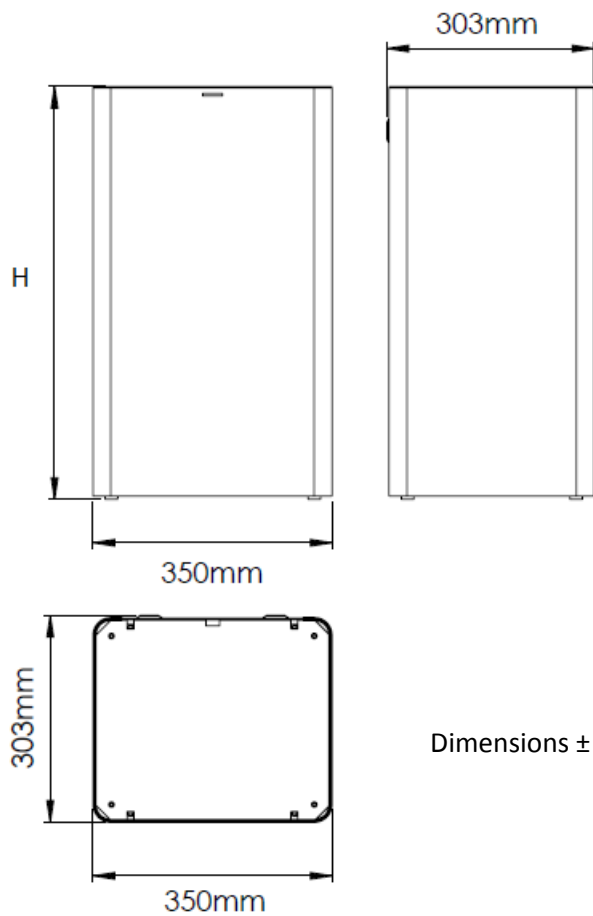

### General Description

- Waste receptacle without lid, 65 / 80 L of capacity, one piece manufactured, fully sealed. For free standing on the floor or wall mounted by means of 2 slot holes drilled on the back of the appliance.
- Suitable for lavatories and in-doors public areas with very high traffic. Model suitable for public use.

### Components & Materials:

- **PP1065/PP1080:** steel white epoxy coated body, 1 mm thick.
- **PP1065C/PP1080C:** stainless steel bright finish body, 1 mm thick.
- **PP1065CS/PP1080CS:** stainless steel satin finish body.
- Retaining system inside of the body to secure the waste bag.
- Four EPDM rubber feet to keep the bottom of the bin clear of any moisture.

### Technical specifications & dimensions

Model	Capacity (L)	Weight (Kg)	H (mm)	Body thickness (mm)
PP1065	65	7.0	605	1.0
PP1065C				
PP1065CS				
PP1080	80	8.4	755	
PP1080C				
PP1080CS				