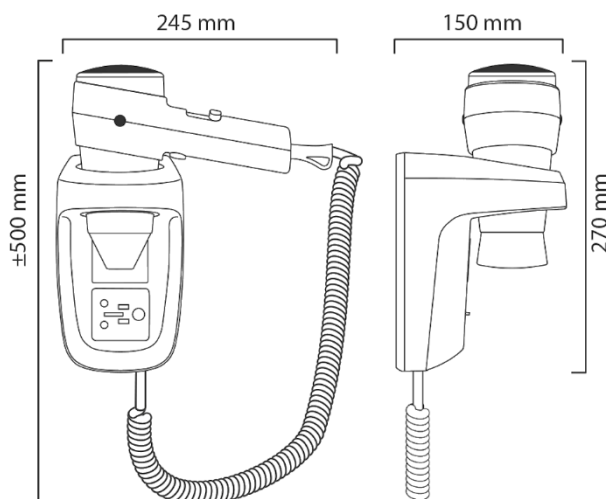

Intelligent

**The trusted independent experts for hand dryers
and washrooms since 2012.**

Order Codes:

EPAVBW-S

542.06/044.05 Wh

Valera Action wall mounted with shaver socket

Features

- Ripple wire security heating element
- Wall holder with automatic On/Off safety switch
- Shaver socket 110-120v & 220-240v
- Safety isolating transformer
- Three air temperature settings
- Two air-flow settings
- Cool button
- 1600 watts
- Concentrator nozzle supplied
- Shaver adaptors available if required.

Packing Details

- Width - 24 cm
- Height – 23.5 cm
- Depth – 10.5 cm
- Weight – 1.4 kg

SWISS  **MADE**

The manufacturer reserve the right to change specifications without prior notice