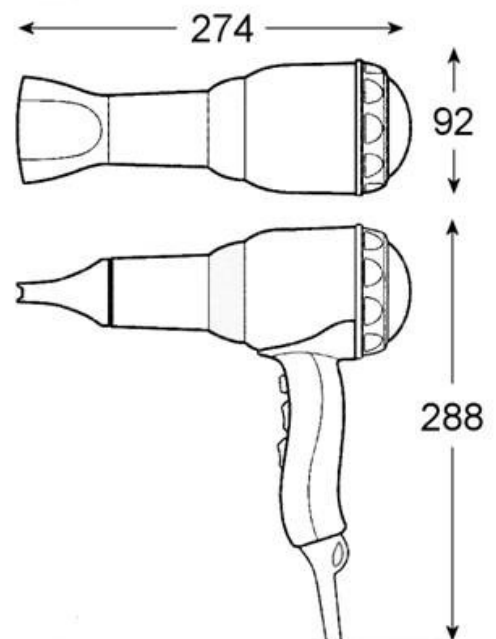

Intelligent

**The trusted independent experts for hand dryers
and washrooms since 2012.**

Order Codes:

EPAVMC – 2000w in Silver
(584.02/IP UK)

Valera Metal Master 2000w

Features

Safety Switch – press & hold to operate
Long life AC motor 2000 hours +
Three air temperature settings
Two air-flow settings
Two cool airflow speed settings
Super ionic conditioning
2000 watts
220 / 240v 50/60Hz
Spiral cable with fitted plug
Concentrator nozzle supplied

Packing Details

Width - 23.5 cm
Height - 29 cm
Depth - 10 cm
Weight - 1.17 kg

SWISS  **MADE**

The manufacturer reserve the right to change specifications without prior notice