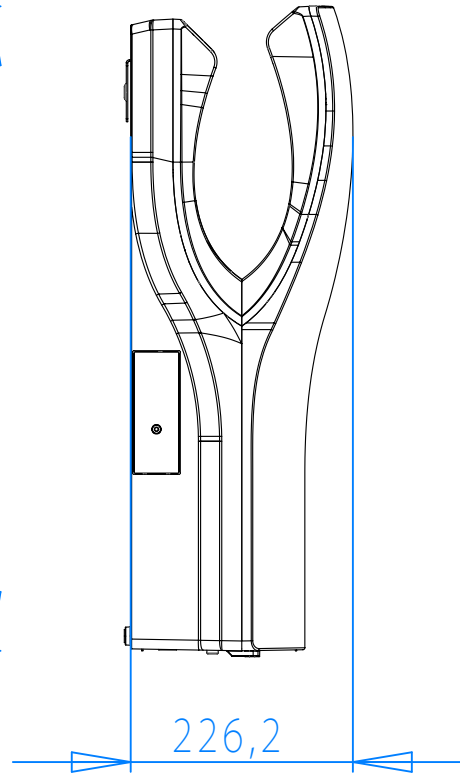

Dryflow
D-Flow

www.intelligenthanddryers.com | 0114 3540047 | sales@ihdryers.co.uk |
Electric Works, 3 Concourse Way, Sheffield, S1 2BJ