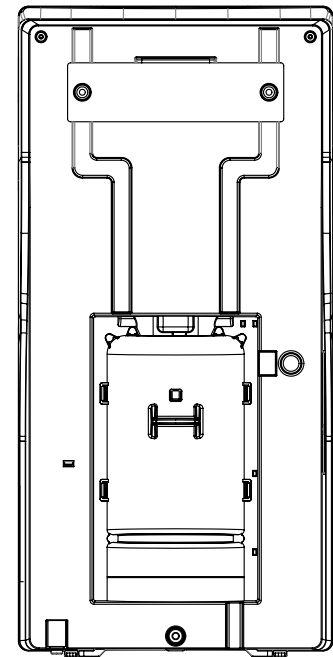

Dryflow
D-Flow

www.intelligenthanddryers.com | 0114 3540047 | sales@ihdryers.co.uk |
Electric Works, 3 Concourse Way, Sheffield, S1 2BJ